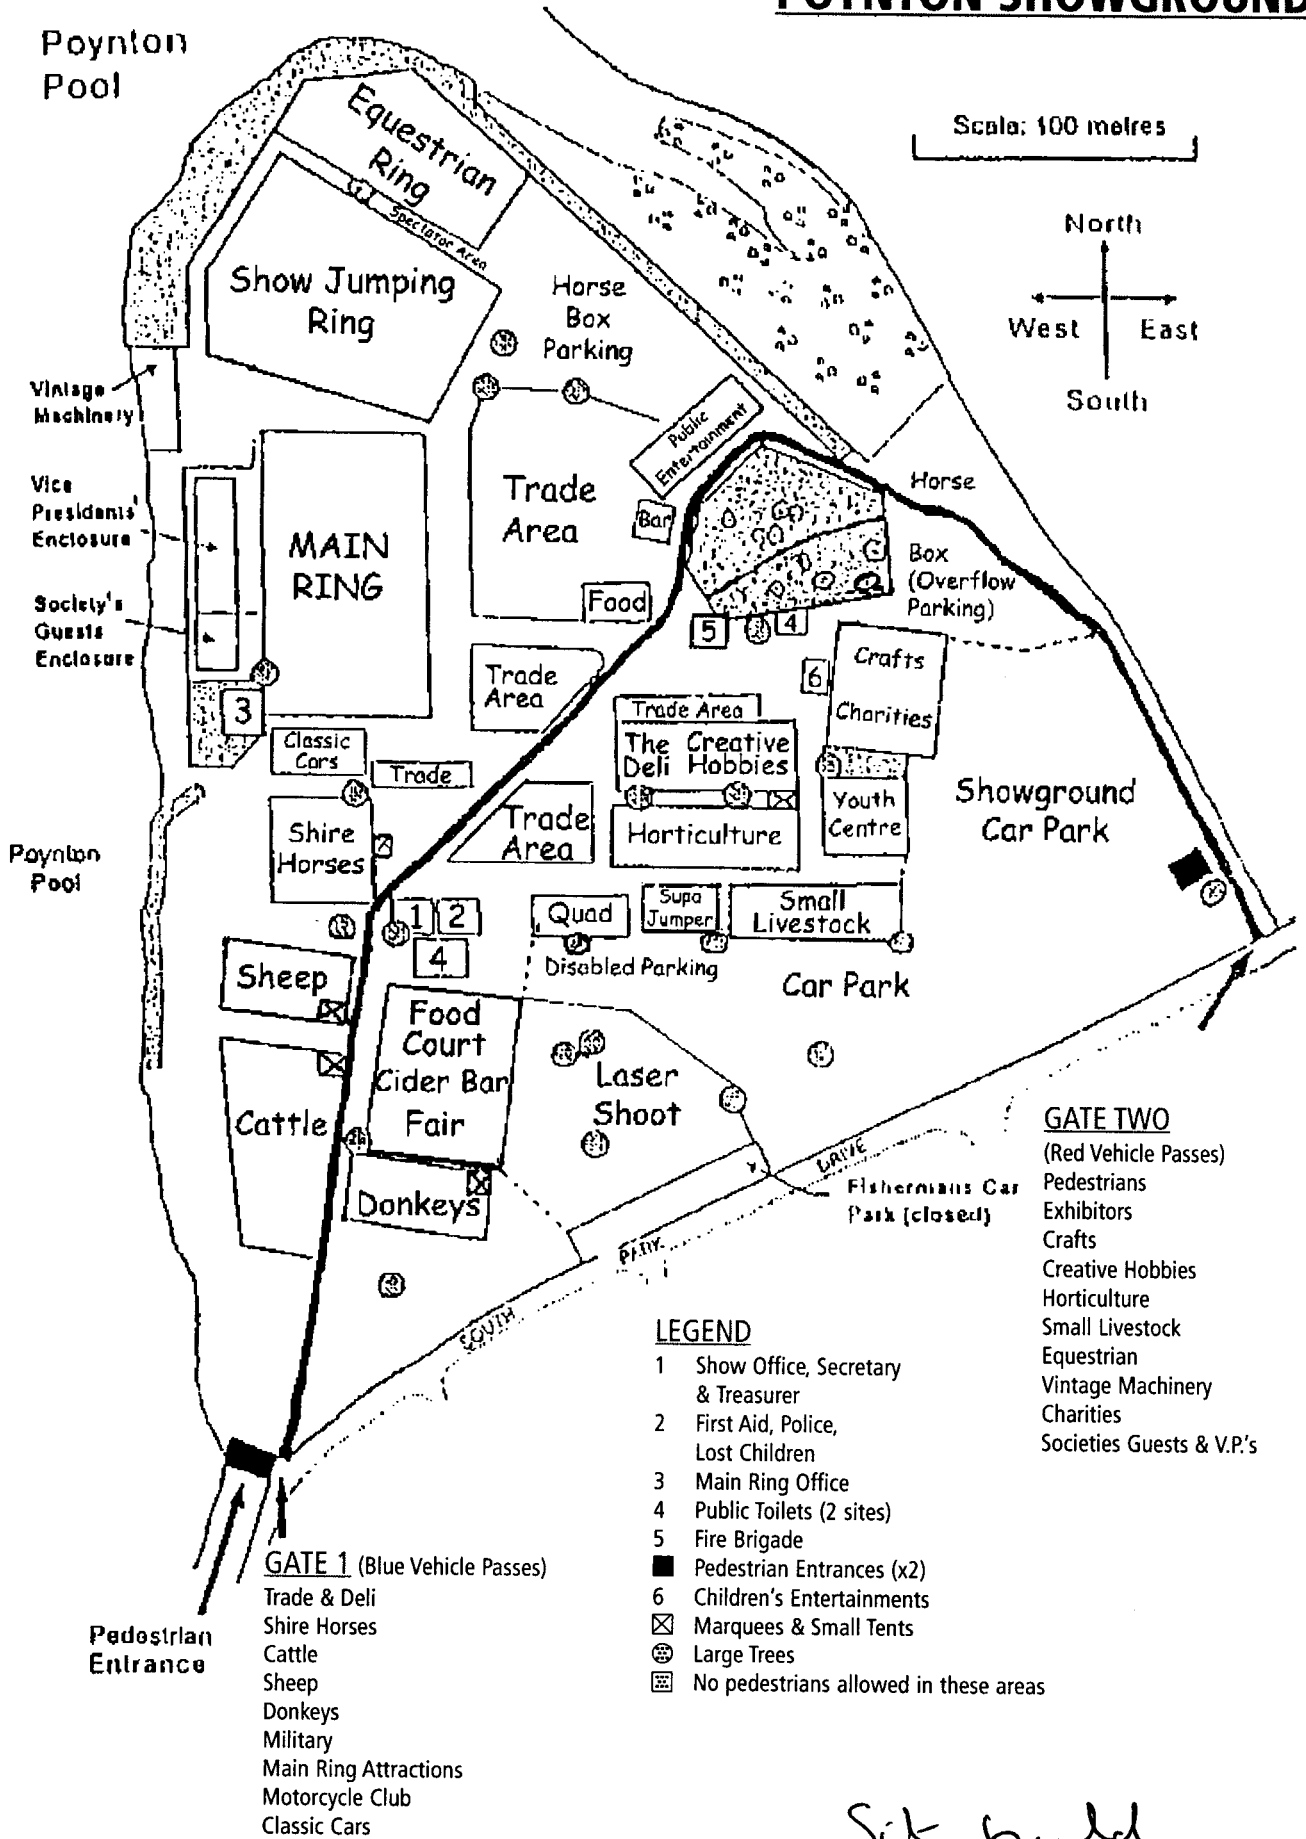

POYNTON SHOWGROUND

GATE 1 (Blue Vehicle Passes)
 Pedestrian Entrance
 Trade & Deli
 Shire Horses
 Cattle
 Sheep
 Donkeys
 Military
 Main Ring Attractions
 Motorcycle Club
 Classic Cars

GATE TWO (Red Vehicle Passes)
 Pedestrians
 Exhibitors
 Crafts
 Creative Hobbies
 Horticulture
 Small Livestock
 Equestrian
 Vintage Machinery
 Charities
 Societies Guests & V.P.'s

- LEGEND**
- 1 Show Office, Secretary & Treasurer
 - 2 First Aid, Police, Lost Children
 - 3 Main Ring Office
 - 4 Public Toilets (2 sites)
 - 5 Fire Brigade
 - 6 Children's Entertainments
 - Pedestrian Entrances (x2)
 - ⊗ Marquees & Small Tents
 - ⊙ Large Trees
 - ⊠ No pedestrians allowed in these areas